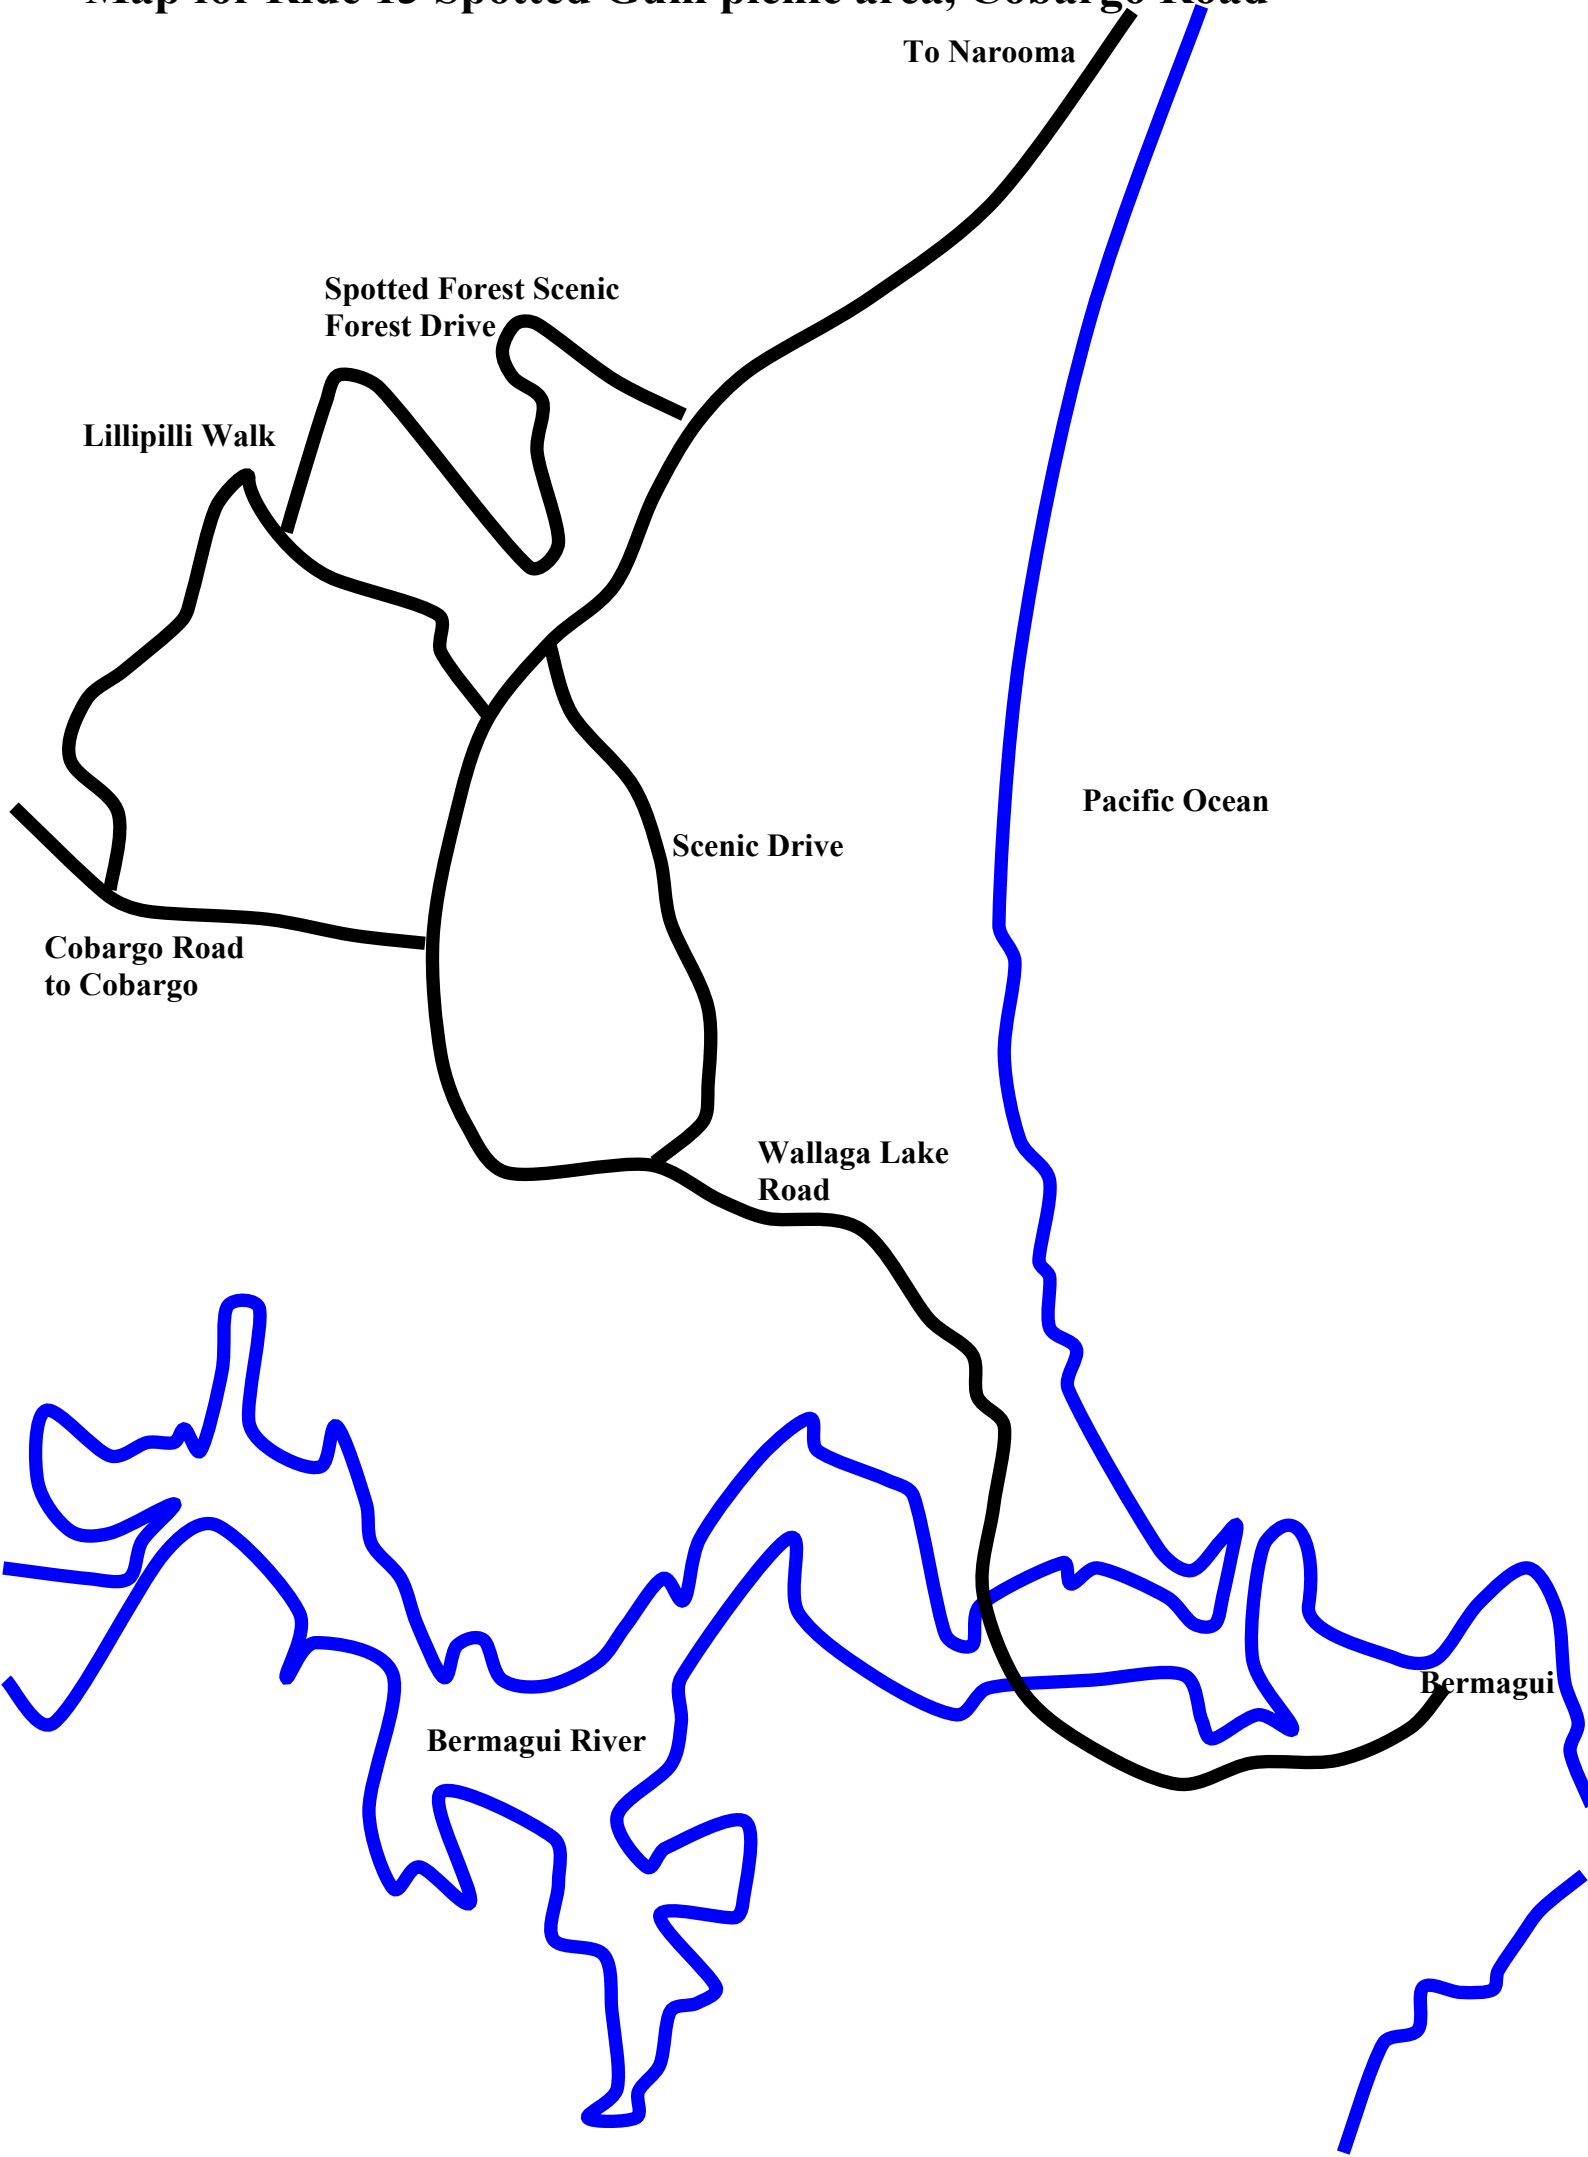

Map for Ride 13 Spotted Gum picnic area, Cobargo Road

To Narooma

Spotted Forest Scenic
Forest Drive

Lillipilli Walk

Cobargo Road
to Cobargo

Scenic Drive

Pacific Ocean

Wallaga Lake
Road

Bermagui River

Bermagui