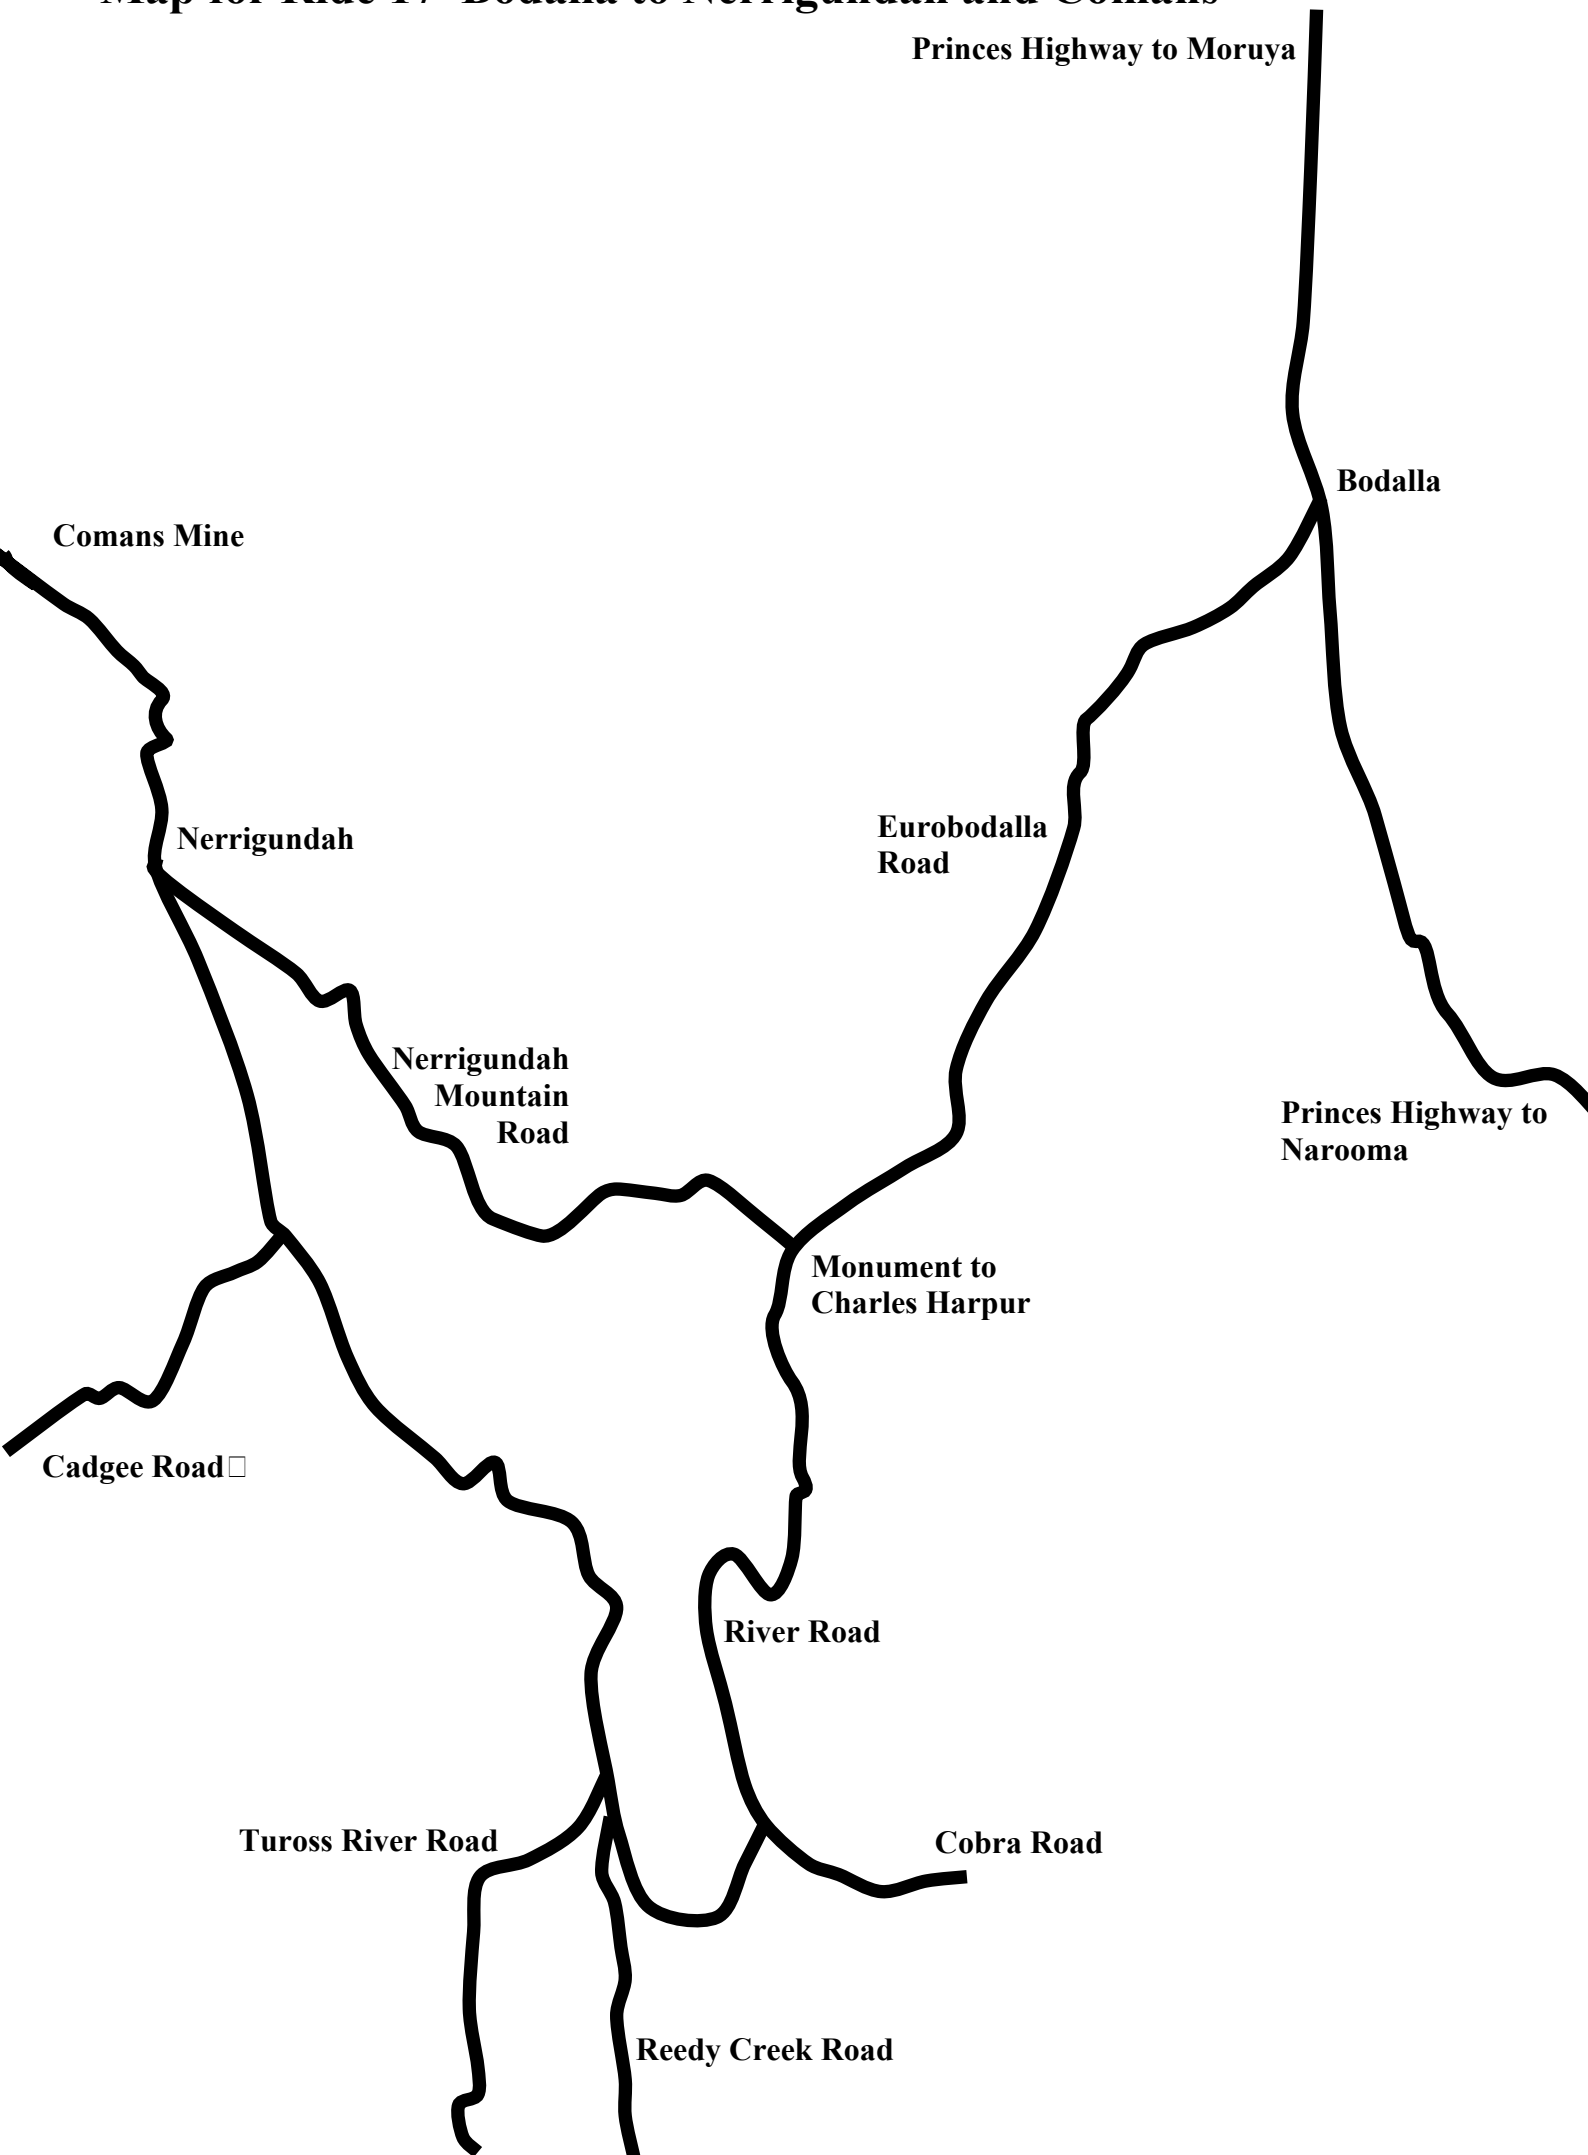

Map for Ride 17 Bodalla to Nerrigundah and Comans

Princes Highway to Moruya

Bodalla

Comans Mine

Nerrigundah

Eurobodalla
Road

Nerrigundah
Mountain
Road

Princes Highway to
Narooma

Monument to
Charles Harpur

Cadgee Road □

River Road

Tuross River Road

Cobra Road

Reedy Creek Road